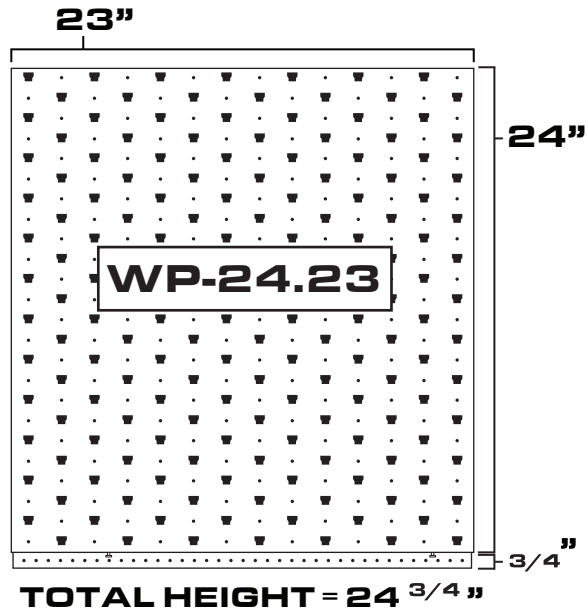

RACK SIZE CHART

STANDARD WALL PANELS

RACK SIZE CHART

STANDARD WALL PANELS AND STANDARD THIN PANELS

RACK INSTALL HEIGHT

FINAL INSTALL HEIGHT INCLUDING SUPPORT BAR & MOUNTING STRIP (WP-24.36 or WP-24.23)

ONE PANEL

TOTAL HEIGHT = 26"

TWO PANEL

TOTAL HEIGHT = 50"

THREE PANEL

TOTAL HEIGHT = 74"

FOUR PANEL

TOTAL HEIGHT = 98"

www.gallowtech.com