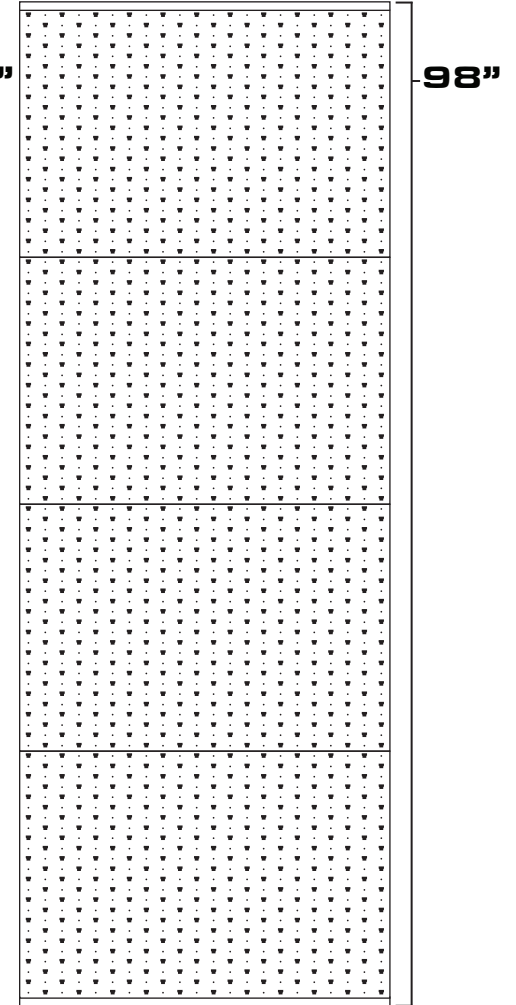

RACK SIZE CHART

STANDARD WALL PANELS

RACK SIZE CHART

STANDARD WALL PANELS AND STANDARD THIN PANELS

RACK INSTALL HEIGHT

FINAL INSTALL HEIGHT INCLUDING SUPPORT BAR & MOUNTING STRIP (WP-24.36 or WP-24.23)

ONE PANEL

TOTAL HEIGHT = 26"

TWO PANEL

TOTAL HEIGHT = 50"

THREE PANEL

TOTAL HEIGHT = 74"

FOUR PANEL

TOTAL HEIGHT = 98"

www.gallowtech.com