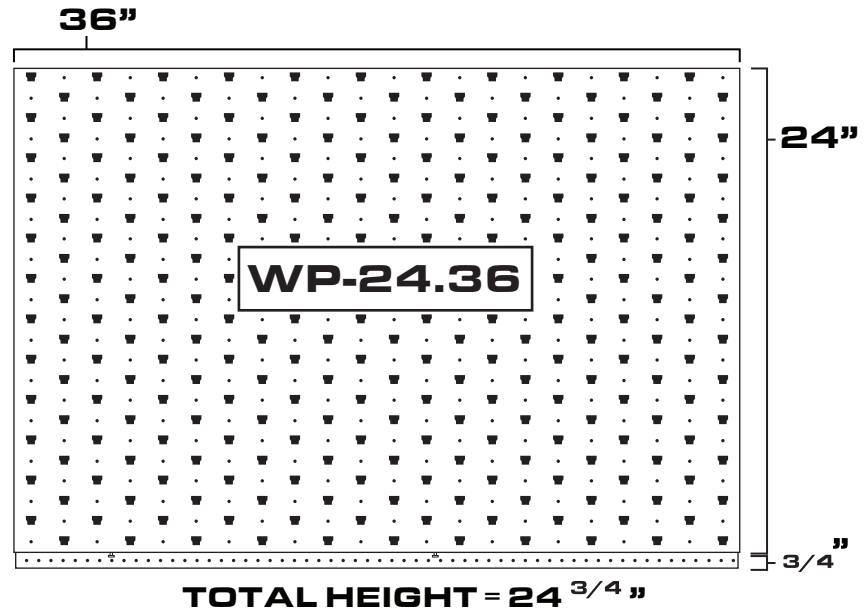

RACK SIZE CHART

STANDARD WALL PANELS

RACK SIZE CHART

STANDARD WALL PANELS AND STANDARD THIN PANELS

RACK INSTALL HEIGHT

FINAL INSTALL HEIGHT INCLUDING SUPPORT BAR & MOUNTING STRIP (WP-24.36 or WP-24.23)

ONE PANEL

TOTAL HEIGHT = 26"

TWO PANEL

TOTAL HEIGHT = 50"

THREE PANEL

TOTAL HEIGHT = 74"

FOUR PANEL

TOTAL HEIGHT = 98"

www.gallowtech.com