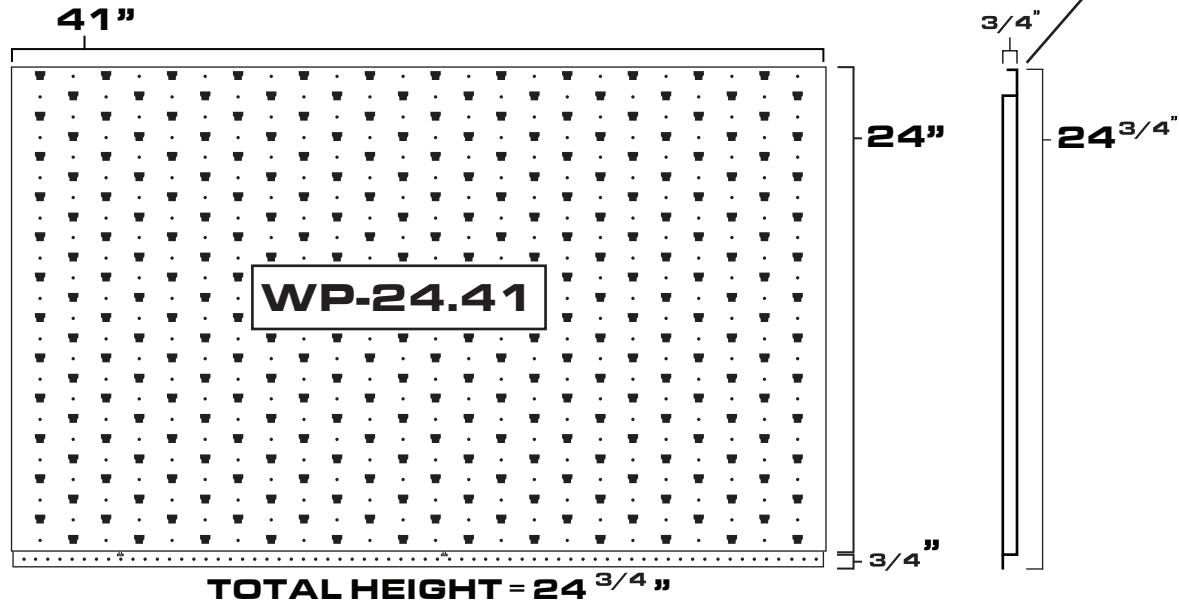

RACK SIZE CHART

STANDARD WALL PANELS

RACK SIZE CHART

STANDARD WALL PANELS AND STANDARD THIN PANELS

RACK INSTALL HEIGHT

FINAL INSTALL HEIGHT INCLUDING SUPPORT BAR & MOUNTING STRIP (WP-24.36 or WP-24.23)

ONE PANEL

TOTAL HEIGHT = 26"

TWO PANEL

TOTAL HEIGHT = 50"

THREE PANEL

TOTAL HEIGHT = 74"

FOUR PANEL

TOTAL HEIGHT = 98"

www.gallowtech.com