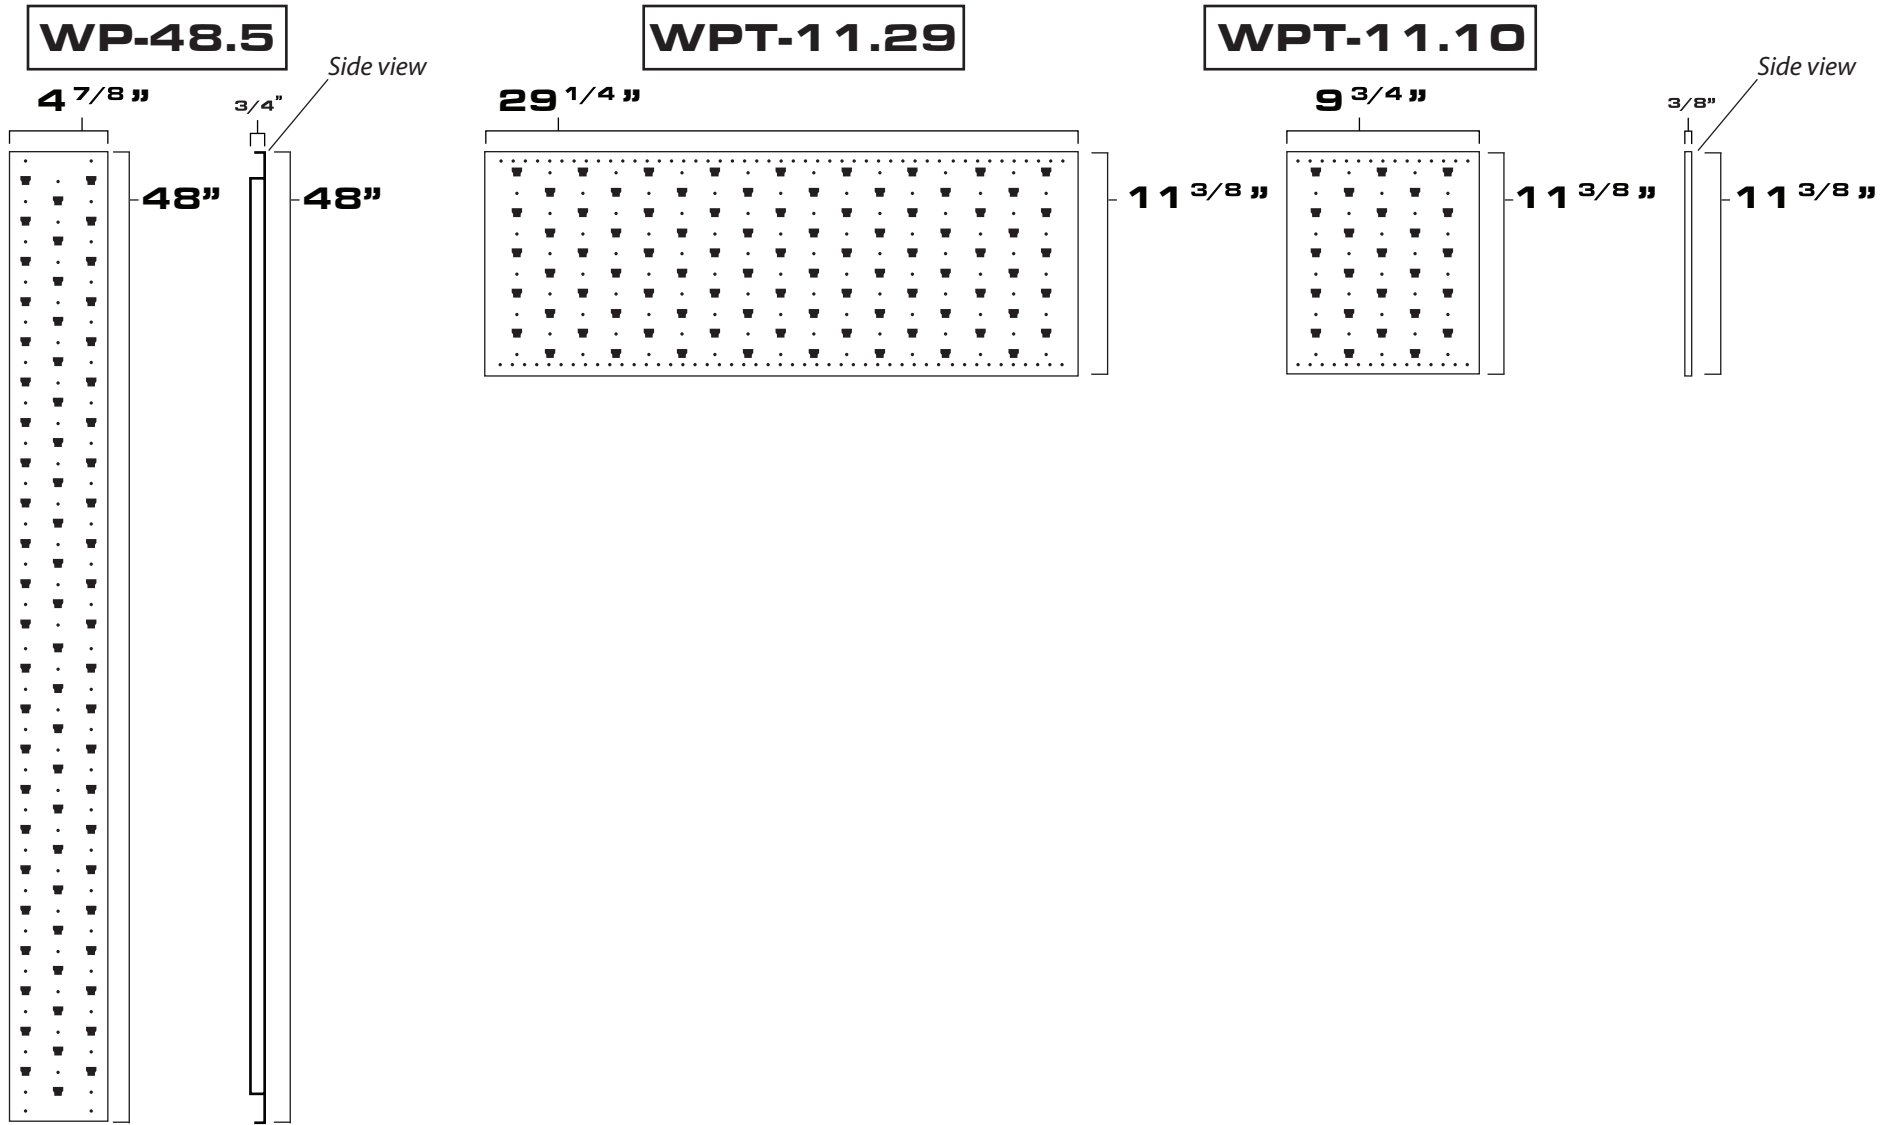

RACK SIZE CHART

STANDARD WALL PANELS

RACK SIZE CHART

STANDARD WALL PANELS AND STANDARD THIN PANELS

RACK INSTALL HEIGHT

FINAL INSTALL HEIGHT INCLUDING SUPPORT BAR & MOUNTING STRIP (WP-24.36 or WP-24.23)

ONE PANEL

TOTAL HEIGHT = 26"

TWO PANEL

TOTAL HEIGHT = 50"

THREE PANEL

TOTAL HEIGHT = 74"

FOUR PANEL

TOTAL HEIGHT = 98"

www.gallowtech.com